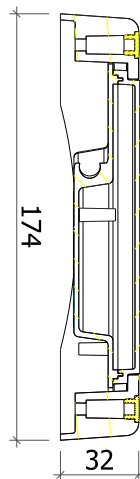

170p

Plastic
LED Underwater Light

Professional
POOL PRODUCTS

170p

Plastic LED Underwater Light

Surface mounted: No niche required Size: 6.7" / 170mm

Diameter Material: ABS

Number of LEDs: 288

Power Consumption: 21W (RGB) & 24W (Double White)

Color modes: 16

Low voltage: 12 volts = 100% safe

IP Rating: IP68

Technical data

Sr.	Description	Material	Qty
1	Screw M5 x 10mm	SS 316	8
2	Housing (C)	PC	1
3	Housing (B)	PC	1
4	Housing (A)	PC	1
5	Screw M3,5 x 30mm	SS 316	2
6	Inserts	PVC	2

All measurements in millimetres, unless specified otherwise

Professional
POOL PRODUCTS

2105 Fox Quarry Ln, Sanford, FL 32773, USA
info@propoolpro.com www.propoolpro.com