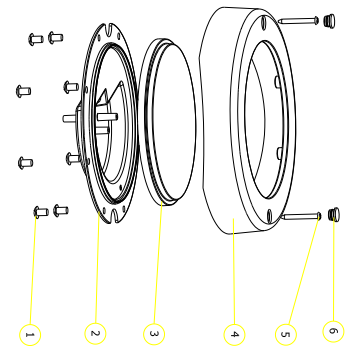

170p

Plastic
LED Underwater Light

Professional
POOL PRODUCTS

170p

Plastic LED Underwater Light

Surface mounted: No niche required Size: 6.7" / 170mm

Diameter Material: ABS

Number of LEDs: 288

Power Consumption: 21W (RGB) & 24W (Double White)

Color modes: 16

Low voltage: 12 volts = 100% safe

IP Rating: IP68

Technical data

Sr.	Description	Material	Qty
1	Screw M5 x 10mm	SS 316	8
2	Housing (C)	PC	1
3	Housing (B)	PC	1
4	Housing (A)	PC	1
5	Screw M3,5 x 30mm	SS 316	2
6	Inserts	PVC	2

All measurements in millimetres, unless specified otherwise

Professional
POOL PRODUCTS

2105 Fox Quarry Ln, Sanford, FL 32773, USA
info@propoolpro.com www.propoolpro.com