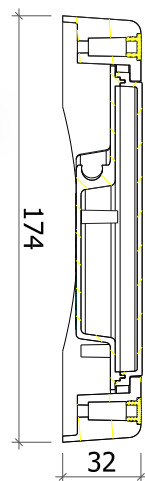

170s

Stainless-Steel
LED Underwater Light

Professional
POOL PRODUCTS

170s

Stainless-Steel LED Underwater Light

Surface mounted: No niche required

Size: 6.7" / 170mm

Diameter Material: Stainless steel AISI-316

Number of LEDs: 288

Power Consumption: 21W (RGB) & 24W (Double White)

Color modes: 16

Low voltage: 12 volts = 100% safe

IP rating: IP68

Technical data

Sr.	Description	Material	Qty
1	Screw M5 x 10mm	SS 316	8
2	Housing (C)	PC	1
3	Housing (B)	PC	1
4	Housing (A)	PC	1
5	Screw M3,5 x 30mm	SS 316	2
6	Inserts	PVC	2

All measurements in millimetres, unless specified otherwise

Professional
POOL PRODUCTS

2105 Fox Quarry Ln, Sanford, FL 32773, USA
info@propoolpro.com www.propoolpro.com