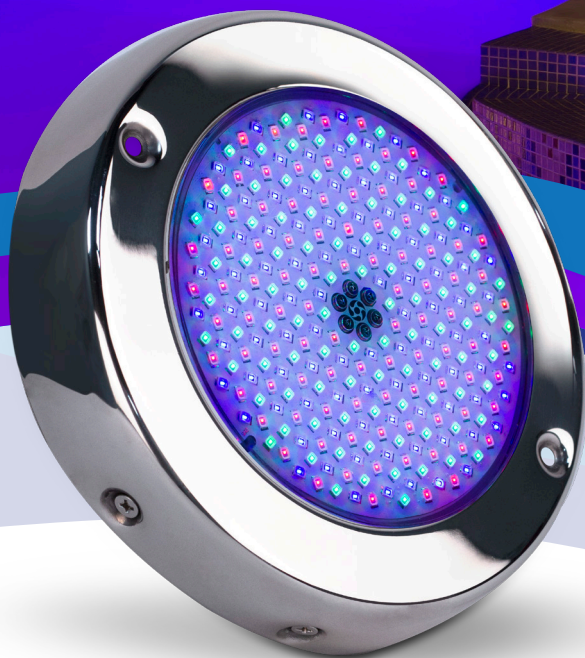

170s

Stainless-Steel
LED Underwater Light

Professional
POOL PRODUCTS

170s

Stainless-Steel LED Underwater Light

Surface mounted: No niche required

Size: 6.7" / 170mm

Diameter Material: Stainless steel AISI-316

Number of LEDs: 288

Power Consumption: 21W (RGB) & 24W (Double White)

Color modes: 16

Low voltage: 12 volts = 100% safe

IP rating: IP68

Technical data

Sr.	Description	Material	Qty
1	Screw M5 x 10mm	SS 316	8
2	Housing (C)	PC	1
3	Housing (B)	PC	1
4	Housing (A)	PC	1
5	Screw M3,5 x 30mm	SS 316	2
6	Inserts	PVC	2