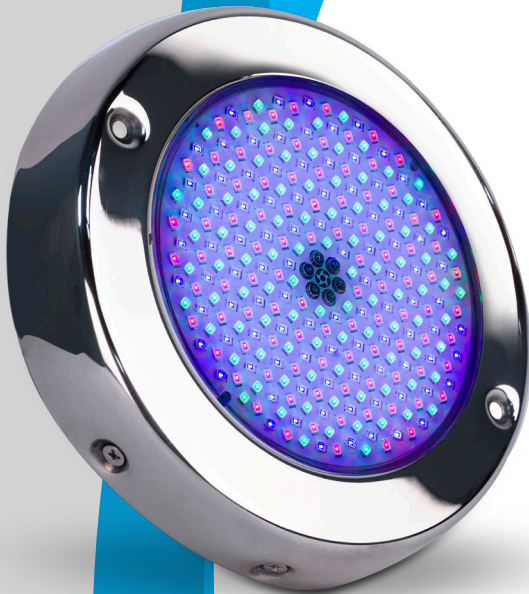

170s

Stainless-Steel
LED Underwater Light

Professional
POOL PRODUCTS

170s

Stainless-Steel LED Underwater Light

Surface mounted: No niche required

Size: 6.7" / 170mm

Diameter Material: Stainless steel AISI-316

Number of LEDs: 288

Power Consumption: 21W (RGB) & 24W (Double White)

Color modes: 16

Low voltage: 12 volts = 100% safe

IP rating: IP68

Technical data

Sr.	Description	Material	Qty
1	Screw M5 x 10mm	SS 316	8
2	Housing (C)	PC	1
3	Housing (B)	PC	1
4	Housing (A)	PC	1
5	Screw M3,5 x 30mm	SS 316	2
6	Inserts	PVC	2