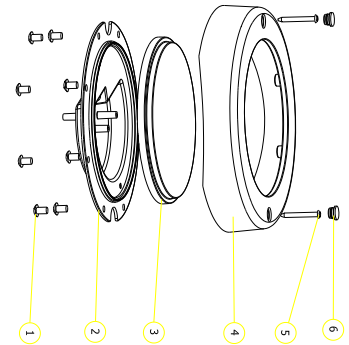

170s

Stainless-Steel
LED Underwater Light

Professional
POOL PRODUCTS

170s

Stainless-Steel LED Underwater Light

Surface mounted: No niche required

Size: 6.7" / 170mm

Diameter Material: Stainless steel AISI-316

Number of LEDs: 288

Power Consumption: 21W (RGB) & 24W (Double White)

Color modes: 16

Low voltage: 12 volts = 100% safe

IP rating: IP68

Technical data

Sr.	Description	Material	Qty
1	Screw M5 x 10mm	SS 316	8
2	Housing (C)	PC	1
3	Housing (B)	PC	1
4	Housing (A)	PC	1
5	Screw M3,5 x 30mm	SS 316	2
6	Inserts	PVC	2

All measurements in millimetres, unless specified otherwise

Professional
POOL PRODUCTS

2105 Fox Quarry Ln, Sanford, FL 32773, USA
info@propoolpro.com www.propoolpro.com